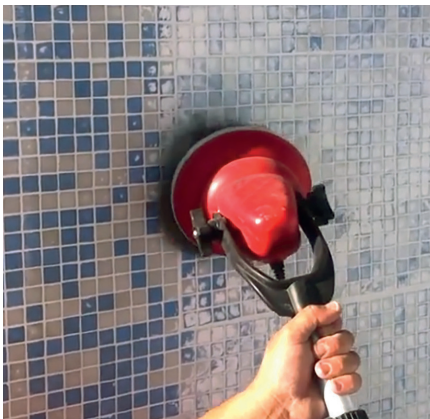

Manual cleaning

line

SCAN TO WATCH
THE VIDEO

Cleaning solution for commercial swimming pools

Special air/
water line!

COMPLETE
**LINEO
BRUSH**

Telescopic handle
from 1.50m
to 2.50m

Head adjustable
at 70°

FREE
DEMONSTRATION!

Small submersible monobrush with battery

Cleans and polishes

Perfect for air/water line, shutter, shower...

Non-contractual photos.

 **HEXAGONE**
MANUFACTURE

www.myhexagone.com • info@myhexagone.com • +33 (0)1 34 34 11 55

NATURAL POOLS MANUAL BRUSHES

Technical data

Lineo M complete

Lineo XL large depth

Lineo rotary brush XXL

Quick Vac Bio Vacuum

Brush size	∅ 15 cm
Power supply	12V marine battery
Telescopic handle	150 to 250 cm
Battery charger	Serial
Power/ Autonomy	40 W / 1h30'
Weight	2,5 kg
Brushing/ Cleaning	Pad / nylon brush rotating at 70°
Dimensions (WxDxH folded)	17 x 112 x 15 cm
References	xlineo1200n000